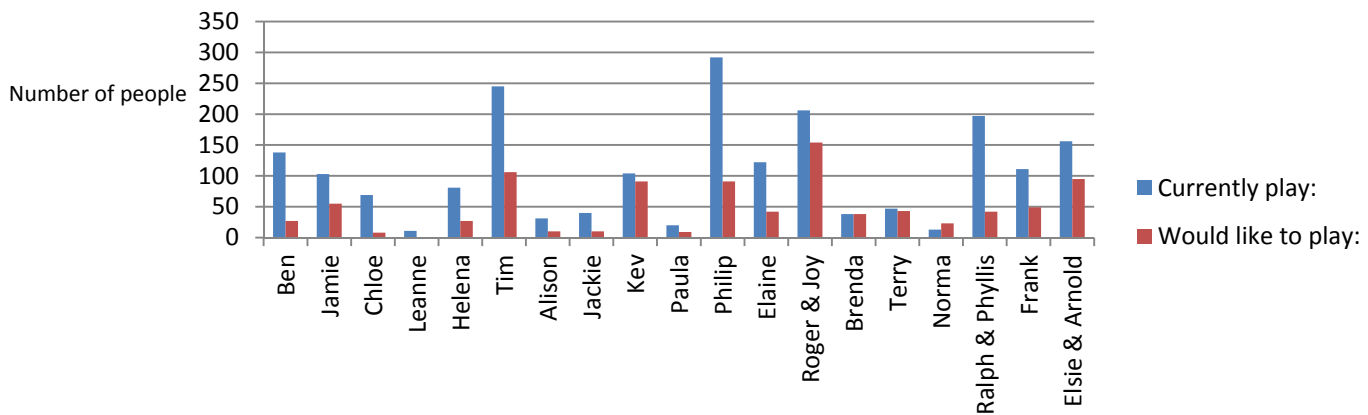

Market Segmentation and Latent Demand - Table Tennis

Currently playing or would like to play:

Latent demand for table tennis is extremely low. The only area where there is a slight demand is demonstrated in only Norma who is predominantly located in Redruth; in comparison to other sports the level of demand is very low, particularly when compared to current participation levels.

How to communicate to Norma?

Norma is likely to be retired (aged 56-65) and looking for a way to keep fit, socialise and enjoy an activity. She is unlikely to be focused on losing weight, training or improving performance.