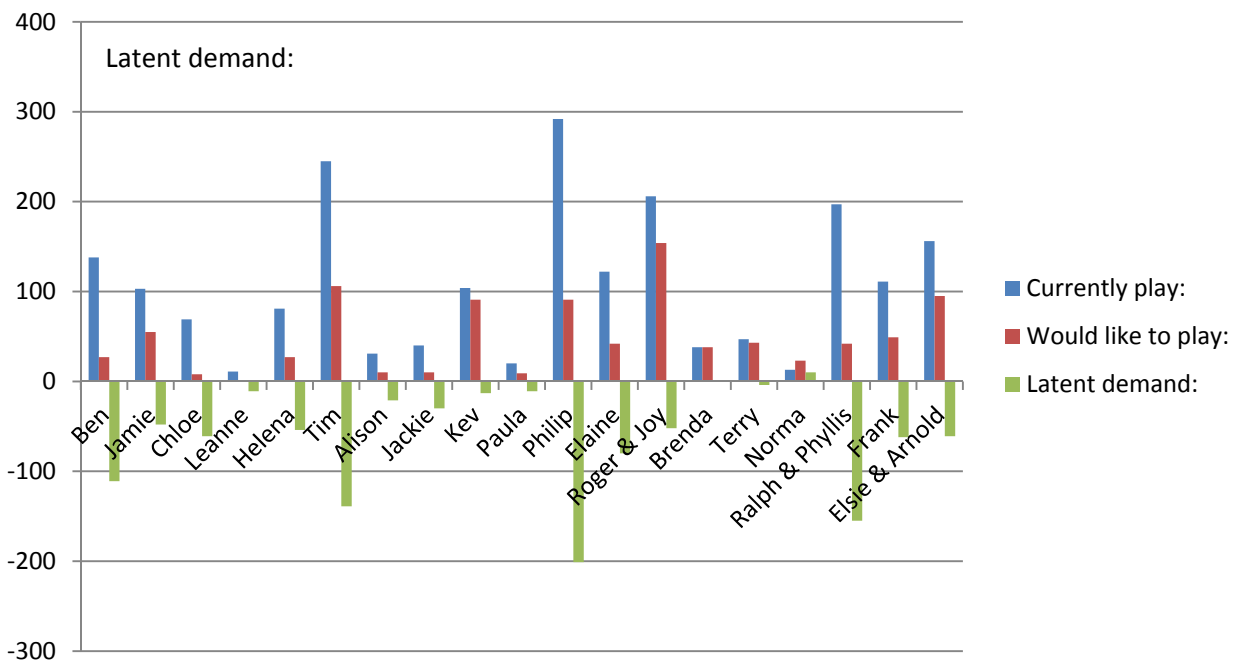

Market Segmentation and Latent Demand - Table Tennis

Currently playing or would like to play:

Latent demand for table tennis is extremely low. The only area where there is a slight demand is demonstrated in only Norma who is predominantly located in Redruth; in comparison to other sports the level of demand is very low, particularly when compared to current participation levels.

How to communicate to Norma?

Norma is likely to be retired (aged 56-65) and looking for a way to keep fit, socialise and enjoy an activity. She is unlikely to be focused on losing weight, training or improving performance.